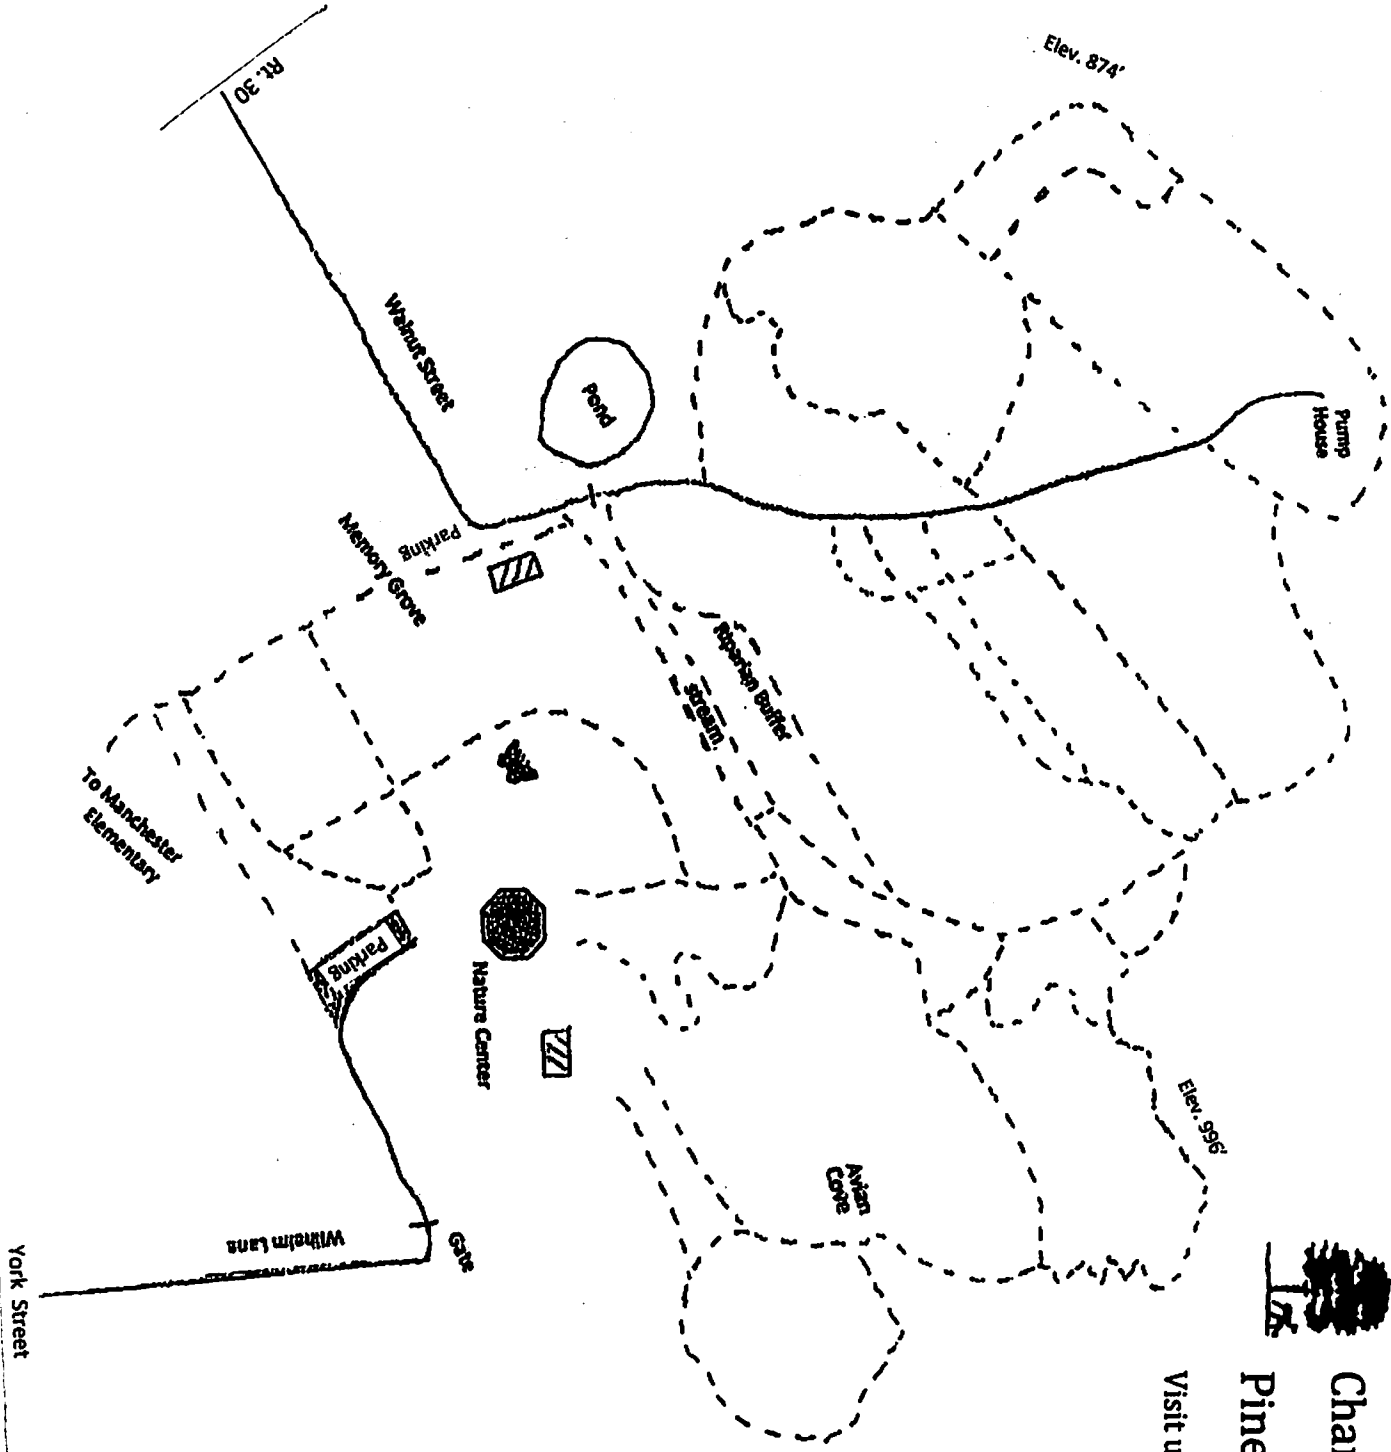

## Charlotte's Quest Nature Center

#### Legend

- Trail
- Roadway
- ▨ Pavilion

#### Scale

1/2" = 144'